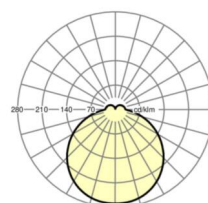

**LIGHTING TECHNOLOGY**

Placement	LED, Colour rendering/Light colour CRI ≥ 80 / 3000K
Colour tolerance (MacAdam)	5SDCM
Nominal luminous flux	2614lm
LED service life	50000h L80/B10 (Tq 35°C)
Luminaire luminous efficiency	116lm/W
UGR lat./long.	21.5 / 21.6

**Dimensions**

L	400 mm	Length
B	400 mm	Width
H	69 mm	Height
A1	208 mm	Mounting distance single mounting
A1 alternativ	180 mm	Mounting distance single mounting (alternatively)

Reference	LED 2600lm 830
ηLB	100 %
Φ ↓/↑	88 % / 12 %
UGR lat./long.	21.5 / 21.6